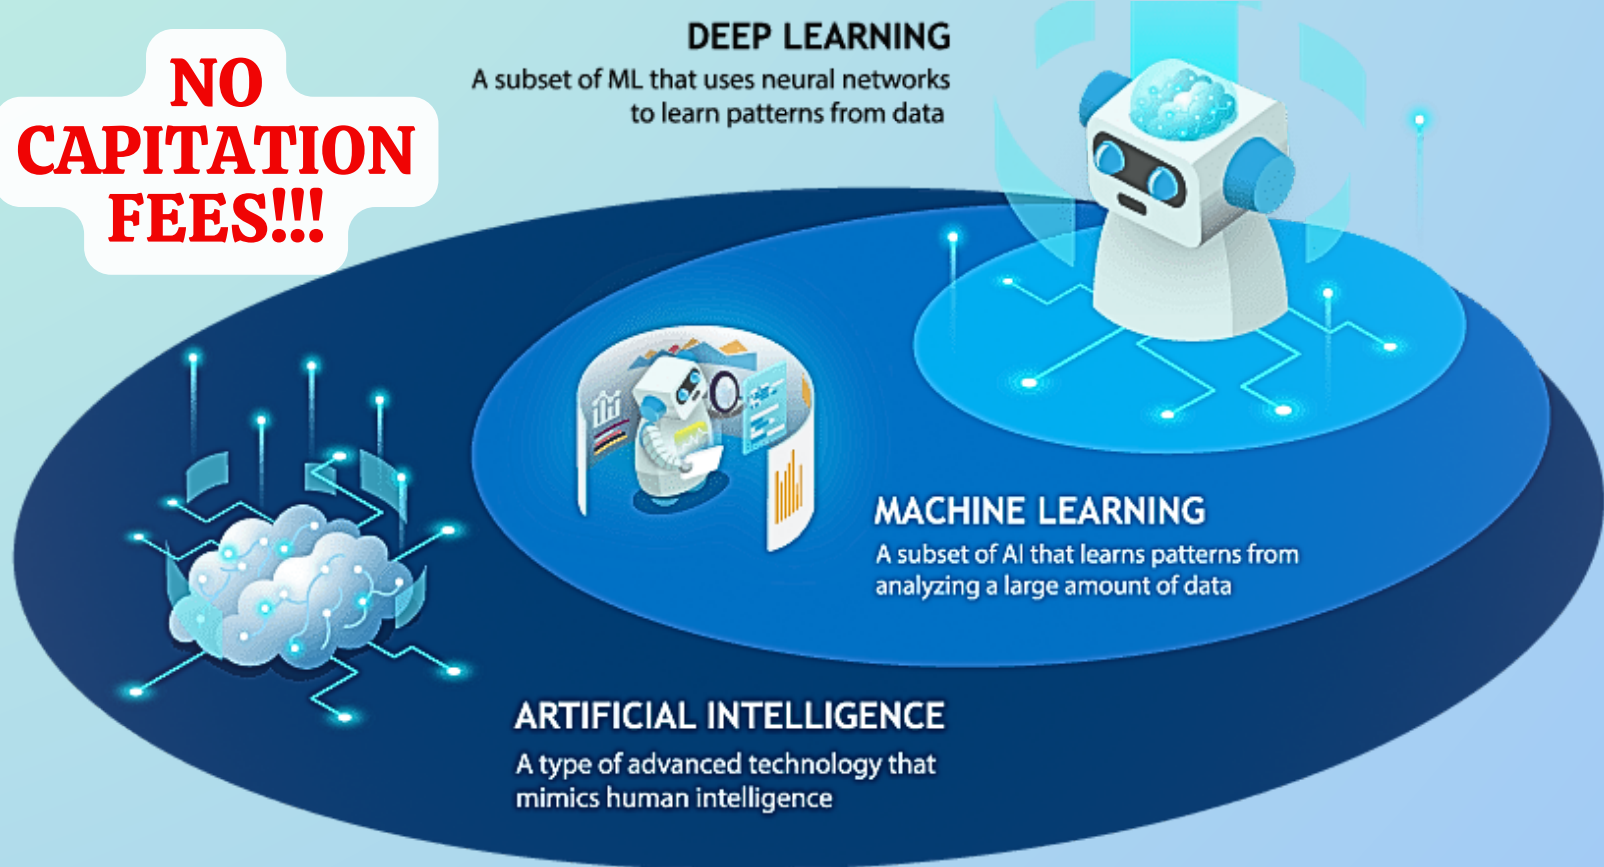

**NO
CAPITATION
FEES!!!**